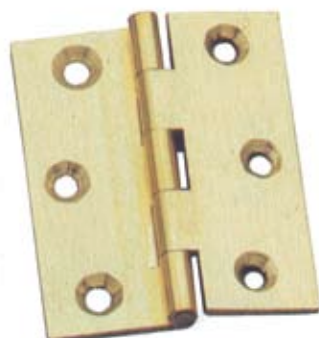

150 CERNIERA FRESATA MEZZA ZANCATA IN OTTONE PROFILATO

Clamped milled half hinge in brass section

A	B	PEZZI pcs.	O.L.	O.B.	O.C.
35 x 35		24			
40 x 35		24			
40 x 40		24			
50 x 40		24			
50 x 50		24			
60 x 50		24			
70 x 55		24			

ART. DESCRIZIONE / Description