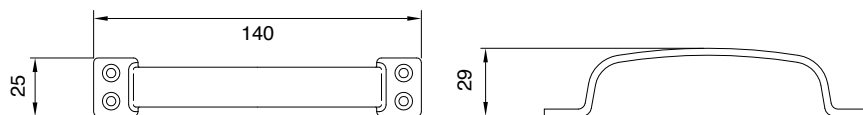

ART. DESCRIZIONE / Description

51

MANETTONCINO RIGATO

Striped small pull handle