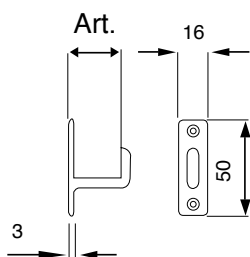

INCONTRO PER TAVELLINO

Built-in keeper for tavellino