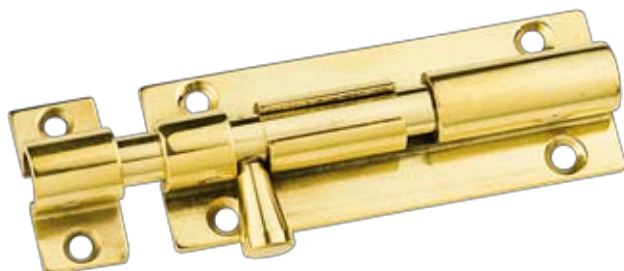

333 CATENACCIO CANNONE BASE mm 31 CON INCONTRO

Basic cannon bolt mm. 31 with built-in keeper

mm	PEZZI pcs.	O.L.	O.B.
60	12		
80	12		
100	12		
120	12		
150	12		
200	12		
250	12		
300	12		
400	12