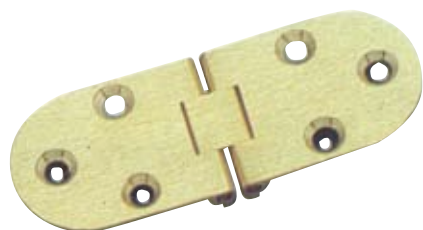

PACE MAURIZIO e GUIDO srl

FONDERIA ARTICOLI VARI / Brass items foundry

Via Stretta, 7 - 25070 Preseglie (BS) - Tel. 0365.826194 - Fax 0365.826025
www.pacemaurizio.it - E Mail: info@pacemaurizio.it

ART. DESCRIZIONE / Description

170 CERNIERA A BISCOTTO CON FERMO

Biscuit hinge with stop

A	B	PEZZI pcs.	O.L.	O.B.	O.C.	O.C.S.
30 x	80	24				

ART. DESCRIZIONE / Description