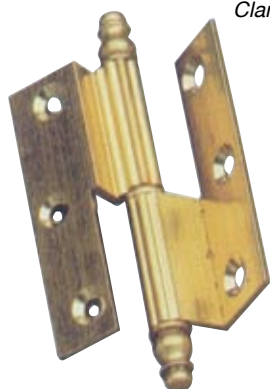

200 CERNIERA RIGATA ZANCATA CON PIRAMIDI DX - SX

Clamped striped hinge with pyramids, right / left

A	B	PEZZI pcs.	O.L.	O.B.	O.C.
40 x	40	24			
50 x	40	24