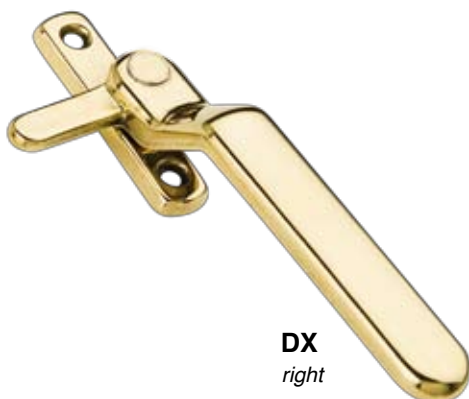

SOLO MANIGLIA BLOCCO QUADRATA DX - SX

Square block handle right / left

DX
right

PEZZI
pcs.

12

O.L.

O.B.

O.C.

O.C.S.