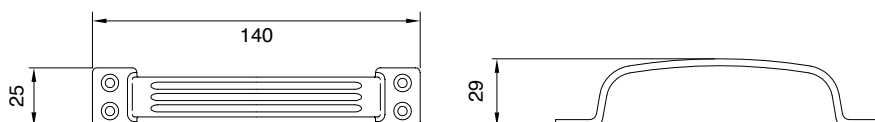

ART. DESCRIZIONE / Description

90

MANIGLIETA AD INCASSO

Recess handle