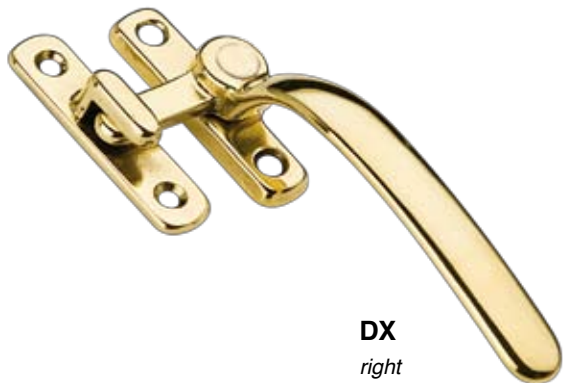

PACE MAURIZIO e GUIDO srl

FONDERIA ARTICOLI VARI / Brass items foundry

Via Stretta, 7 - 25070 Preseglie (BS) - Tel. 0365.826194 - Fax 0365.826025

www.pacemaurizio.it - E Mail: info@pacemaurizio.it

ART.

DESCRIZIONE / Description

41 + 41/A

MANIGLIA BLOCCO TONDA CON INCONTRO DX - SX

Round block handle with built-in keeper right / left

DX
right

PEZZI

pcs.

12

O.L.

O.B.

O.C.

O.C.S.

ART.

DESCRIZIONE / Description

41