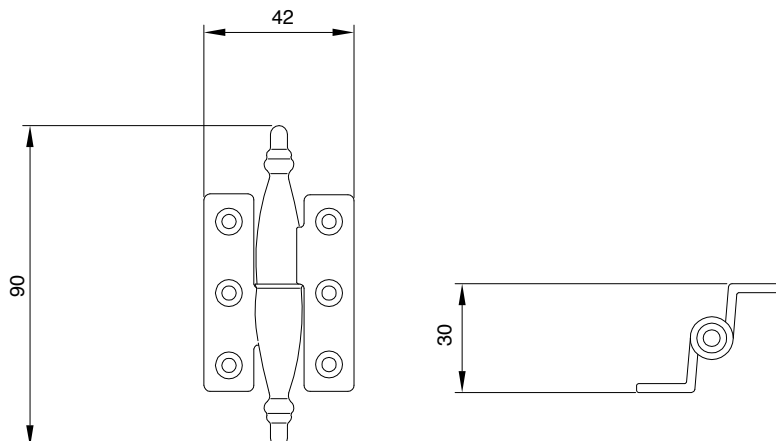

CERNIERA BAROCCO ZANCATA MM. 90 X 42 DX - SX

Clamped baroque hinge mm. 90 x 42 right / left