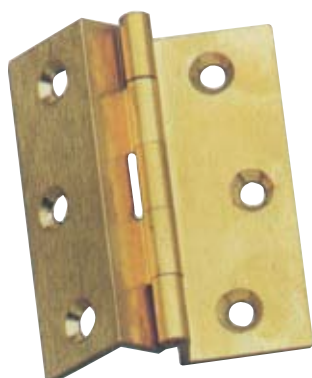

160 CERNIERA DOPPIA ZANCATA IN OTTONE PROFILATO

Clamped milled double hinge in brass section

A	B	PEZZI pcs.	O.L.	O.B.	O.C.
35 x 35		24			
40 x 35		24			
40 x 40		24			
50 x 40		24			
50 x 50		24			
60 x 50		24			
70 x 55		24