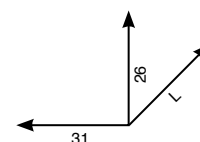

mm	PEZZI pcs.	O.L.	O.B.	O.C.
60	12			
80	12			
100	12			
120	12			
150	12			
200	12			
250	12			
300	12