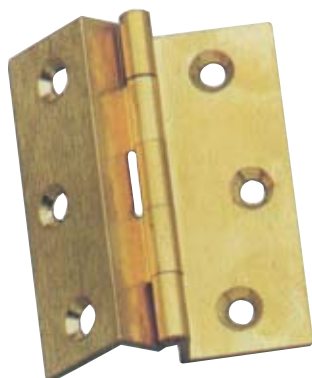

ART. DESCRIZIONE / Description

150

CERNIERA FRESATA MEZZA ZANCATA IN OTTONE PROFILATO

Clamped milled half hinge in brass section

A	B	PEZZI pcs.	O.L.	O.B.	O.C.
35 x 35		24			
40 x 35		24			
40 x 40		24			
50 x 40		24			
50 x 50		24			
60 x 50		24			
70 x 55		24			

ART. DESCRIZIONE / Description

160

CERNIERA DOPPIA ZANCATA IN OTTONE PROFILATO

Clamped milled double hinge in brass section

A	B	PEZZI pcs.	O.L.	O.B.	O.C.
35 x 35		24			
40 x 35		24			
40 x 40		24			
50 x 40		24			
50 x 50		24			
60 x 50		24			
70 x 55		24			