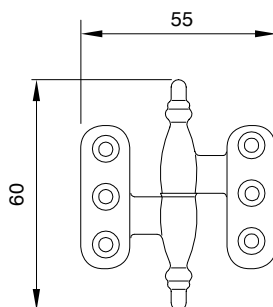

Made in Italy

ART. DESCRIZIONE / Description

7

CERNIERA BAROCCO PIANA MM. 60 X 55 DX - SX

Flat baroque hinge mm. 60 x 55 right / left

PEZZI
pcs.

24

O.L.