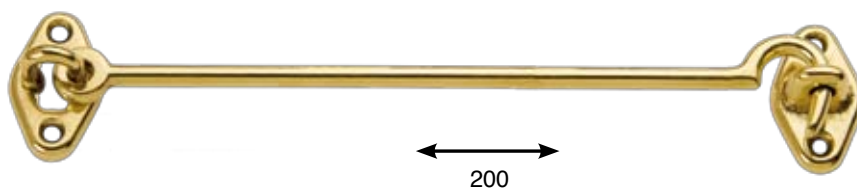

ART. DESCRIZIONE / Description

351 GANCIO FERMAPERISANE MM. 180

Shutter holder hook mm. 180

PEZZI

pcs.

25

O.L.

O.B.

O.C.

O.C.S.

O.V.C.