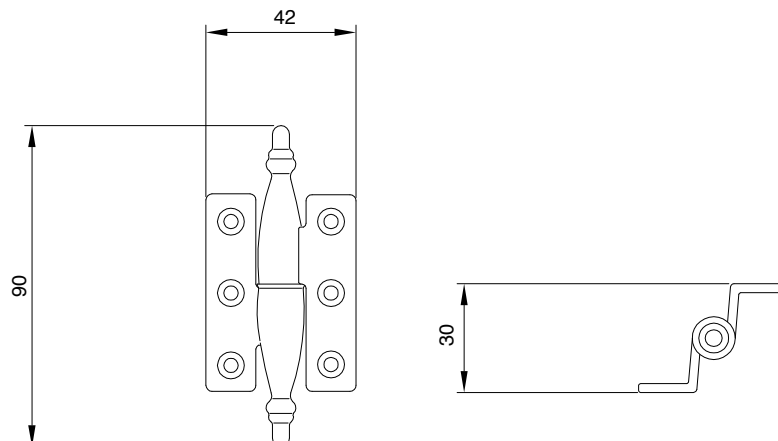

CERNIERA BAROCCO ZANCATA MM. 90 X 42 DX - SX

Clamped baroque hinge mm. 90 x 42 right / left