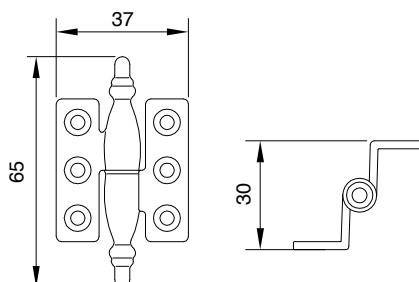

CERNIERA BAROCCO ZANCATA MM. 65 X 37 DX - SX

Clamped baroque hinge mm. 65 x 37 right / left