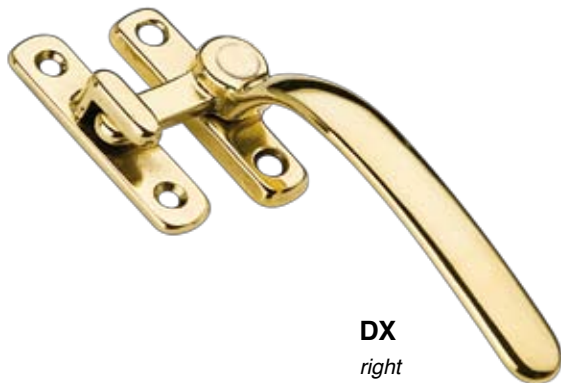

MANIGLIA BLOCCO TONDA CON INCONTRO DX - SX

Round block handle with built-in keeper right / left

PEZZI

pcs.

12

O.L.

O.B.

O.C.