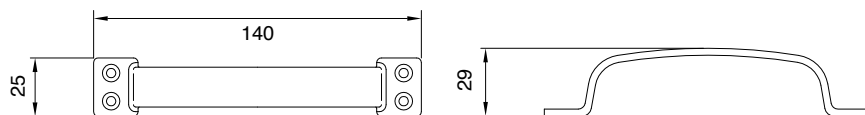

ART. DESCRIZIONE / Description

51 MANETTONCINO RIGATO

Striped small pull handle