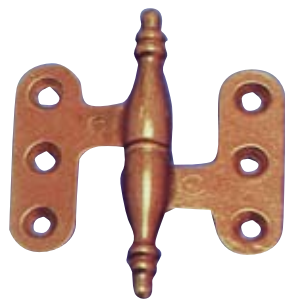

Made in Italy

ART. DESCRIZIONE / Description

7

CERNIERA BAROCCO PIANA MM. 60 X 55 DX - SX

Flat baroque hinge mm. 60 x 55 right / left

PEZZI
pcs.

24

O.L.