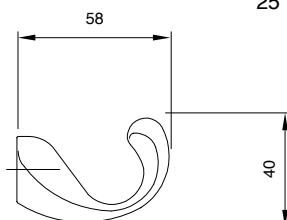

Made in Italy

ART. DESCRIZIONE / Description

99 GANCIO PER TENDE MOD. CIGNO

Awning hook mod. cigno

PEZZI
pcs.

25

O.L.

O.B.