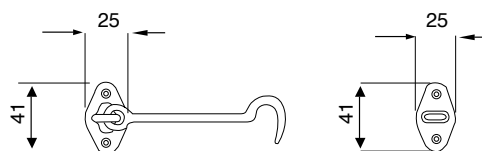

PEZZI

pcs.

O.L.

O.B.

O.C.

O.C.S.

O.V.C.

50

ART. DESCRIZIONE / Description