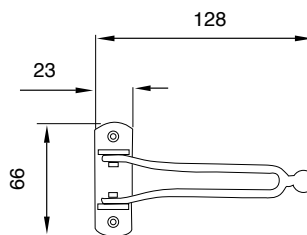

PEZZI

pcs.

12

O.L.

O.B.

O.C.

O.C.S.

O.V.C.