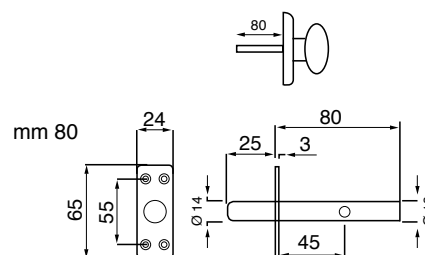

PEZZI

pcs.

O.L.

O.B.

O.C.

O.C.S.

mm

60 10

80 10