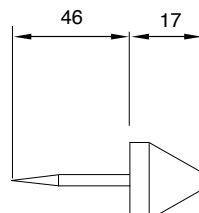

mm

20 X 20

PEZZI

pcs.

50

O.L.

O.B.