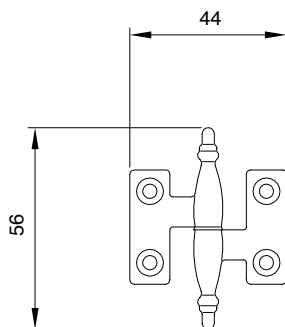

Made in Italy

ART. DESCRIZIONE / Description

4

CERNIERA BAROCCO PIANA MM. 56 X 44 DX - SX

Flat baroque hinge mm. 56 x 44 right / left

PEZZI

pcs.

24