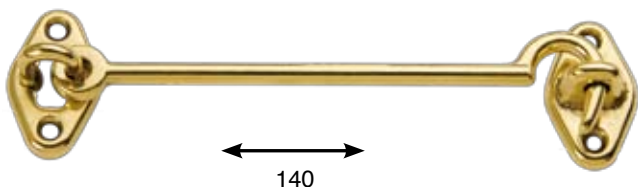

Made in Italy

ART. DESCRIZIONE / Description

17 GANCIO FERMAPERISANE MM. 140

Shutter holder hook mm. 140

PEZZI

pcs.

O.L.

O.B.