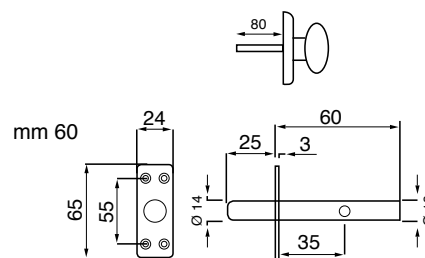

PEZZI

pcs.

O.L.

O.B.

O.C.

O.C.S.

mm

60 10

80 10