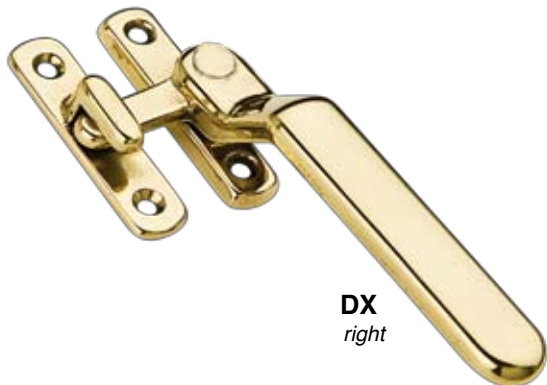

40 + 40/A

MANIGLIA BLOCCO QUADRATA + INCONTRO DX - SX

Square block handle with built-in keeper, right / left

DX
right

PEZZI
pcs.

12

O.L.

O.B.