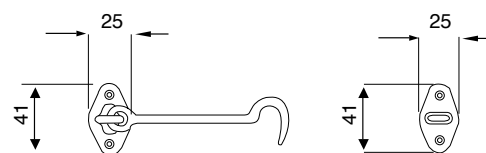

PACE MAURIZIO e GUIDO srl

FONDERIA ARTICOLI VARI / Brass items foundry

Via Stretta, 7 - 25070 Preseglie (BS) - Tel. 0365.826194

www.pacemaurizio.it - E Mail: info@pacemaurizio.it

Made in Italy

ART. DESCRIZIONE / Description

353 GANCIO FERMAPERISANE MM. 250

Shutter holder hook mm. 250

PEZZI

pcs.

25

O.L.

O.B.

O.C.

O.C.S.

O.V.C.

ART. DESCRIZIONE / Description

352 GANCIO FERMAPERISANE MM. 200

Shutter holder hook mm. 200

PEZZI

pcs.

25

O.L.

O.B.

O.C.

O.C.S.

O.V.C.

ART. DESCRIZIONE / Description

351 GANCIO FERMAPERISANE MM. 180

Shutter holder hook mm. 180

PEZZI

pcs.

25

O.L.

O.B.

O.C.

O.C.S.

O.V.C.

ART. DESCRIZIONE / Description

350 GANCIO FERMAPERISANE MM. 160

Shutter holder hook mm. 160

PEZZI

pcs.

25

O.L.

O.B.

O.C.

O.C.S.

O.V.C.