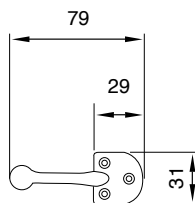

PEZZI

pcs.

12

O.L.

O.B.

O.C.

O.C.S.

O.V.C.