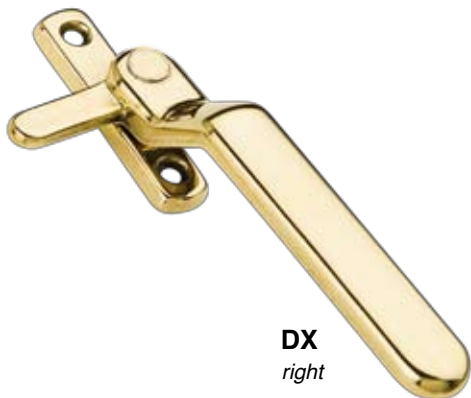

SOLO MANIGLIA BLOCCO QUADRATA DX - SX

Square block handle right / left

DX
right

PEZZI
pcs.

12

O.L.

O.B.

O.C.

O.C.S.