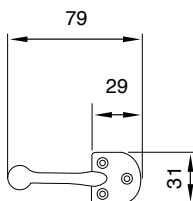

PEZZI

pcs.

12

O.L.

O.B.

O.C.

O.C.S.

O.V.C.