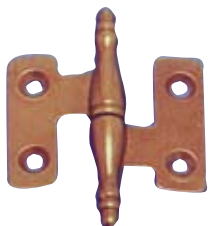

PACE MAURIZIO e GUIDO srl

FONDERIA ARTICOLI VARI / Brass items foundry

Via Stretta, 7 - 25070 Preseglie (BS) - Tel. 0365.826194
www.pacemaurizio.it - E Mail: info@pacemaurizio.it

Made in Italy

ART. DESCRIZIONE / Description

4

CERNIERA BAROCCO PIANA MM. 56 X 44 DX - SX

Flat baroque hinge mm. 56 x 44 right / left