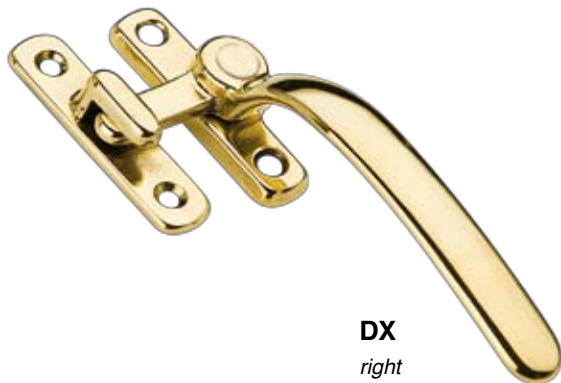

41 + 41/A

**MANIGLIA BLOCCO TONDA CON INCONTRO DX - SX**

Round block handle with built-in keeper right / left

**PEZZI**

pcs.

12

O.L.

O.B.