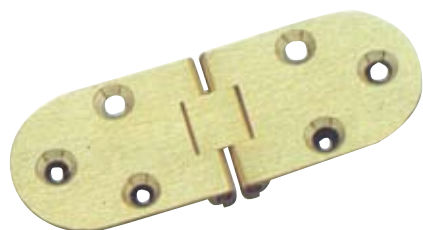

PACE MAURIZIO e GUIDO srl

FONDERIA ARTICOLI VARI / Brass items foundry

Via Stretta, 7 - 25070 Preseglie (BS) - Tel. 0365.826194
www.pacemaurizio.it - E Mail: info@pacemaurizio.it

Made in Italy

ART. DESCRIZIONE / Description

170 CERNIERA A BISCOTTO CON FERMO

Biscuit hinge with stop

A	B	PEZZI pcs.	O.L.	O.B.	O.C.	O.C.S.
30 x	80	24				

ART. DESCRIZIONE / Description