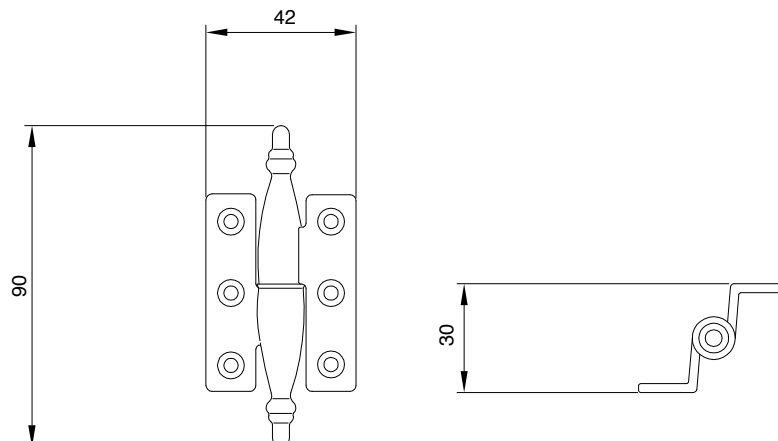

CERNIERA BAROCCO ZANCATA MM. 90 X 42 DX - SX

Clamped baroque hinge mm. 90 x 42 right / left