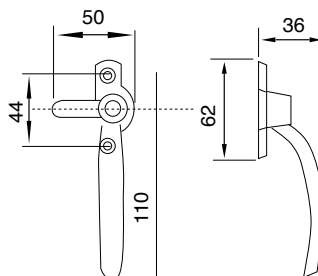

PACE MAURIZIO e GUIDO srl

FONDERIA ARTICOLI VARI / Brass items foundry

Via Stretta, 7 - 25070 Preseglie (BS) - Tel. 0365.826194

www.pacemaurizio.it - E Mail: info@pacemaurizio.it

Made in Italy

ART.

DESCRIZIONE / Description

41 + 41/A

MANIGLIA BLOCCO TONDA CON INCONTRO DX - SX

Round block handle with built-in keeper right / left

PEZZI

pcs.

12

O.L.

O.B.

O.C.

O.C.S.

ART.

DESCRIZIONE / Description

41

SOLO MANIGLIA BLOCCO TONDA DX - SX

Round block handle right / left

PEZZI

pcs.

12

O.L.

O.B.

O.C.

O.C.S.

ART.

DESCRIZIONE / Description

41/A

SOLO INCONTRO MANIGLIA BLOCCO

Built-in keeper for block handle

PEZZI

pcs.

50

O.L.

O.B.

O.C.

O.C.S.