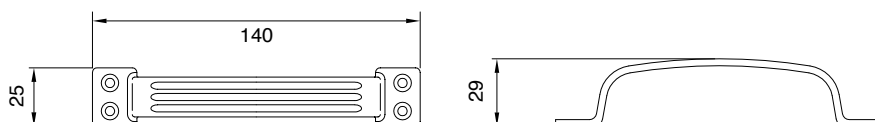

ART. DESCRIZIONE / Description

90 MANIGLIETA AD INCASSO

Recess handle