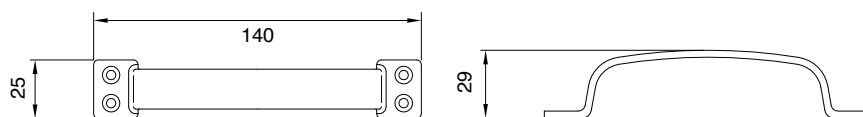

ART. DESCRIZIONE / Description

51 MANETTONCINO RIGATO

Striped small pull handle