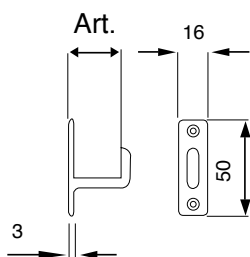

INCONTRO PER TAVELLINO

Built-in keeper for tavellino