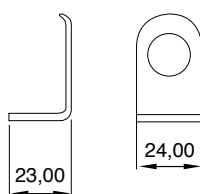

PEZZI

pcs.

50

O.L.

O.B.

O.C.

O.C.S.

O.V.C.

ART.

DESCRIZIONE / Description

23 / B

INCONTRO AD ANGOLO PER CRICCHETTO

Corner built-in keeper for ratcher