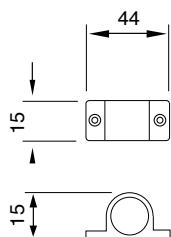

ART.

DESCRIZIONE / Description

23 / A

**INCONTRO PIANO PER CRICCHETTO**

Built-in keeper for ratcher

**PEZZI**

pcs.

50