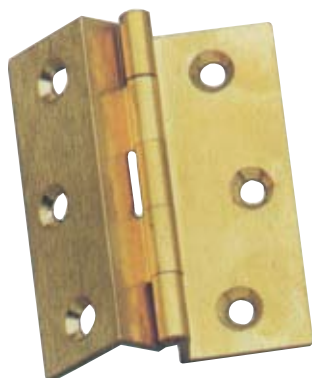

CERNIERA DOPPIA ZANCATA IN OTTONE PROFILATO

Clamped milled double hinge in brass section

A	B	PEZZI pcs.	O.L.	O.B.	O.C.	O.C.S.
35 x 35		24				
40 x 35		24				
40 x 40		24				
50 x 40		24				
50 x 50		24				
60 x 50		24				
70 x 55		24