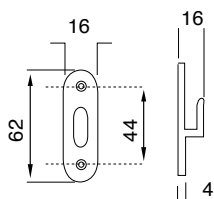

ART.

DESCRIZIONE / Description

41/A

SOLO INCONTRO MANIGLIA BLOCCO

Built-in keeper for block handle