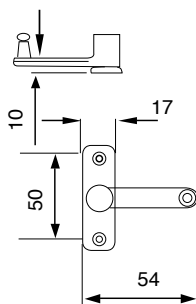

PACE MAURIZIO e GUIDO srl

FONDERIA ARTICOLI VARI / Brass items foundry

Via Stretta, 7 - 25070 Preseglie (BS) - Tel. 0365.826194

www.pacemaurizio.it - E Mail: info@pacemaurizio.it

Made in Italy

ART.

DESCRIZIONE / Description

24 + 24/05

TAVELLINO A SCATTO CON INCONTRO

Snap tavellino with built-in keeper

PEZZI
pcs.

50

O.L.

O.B.

O.C.

O.C.S.

O.V.C.

O.ANT.

ART.

DESCRIZIONE / Description

24

TAVELLINO A SCATTO

Snap tavellino

PEZZI
pcs.

50

O.L.

O.B.

O.C.

O.C.S.

O.V.C.

O.ANT.

ART.

DESCRIZIONE / Description

24/05

INCONTRO PER TAVELLINO

Built-in keeper for tavellino

PEZZI
pcs.

Art.

24/05

24/10

24/15

24/20

24/25

24/30

50

50

50

50

50

50

O.L.

O.B.

O.C.

O.C.S.

O.V.C.

O.ANT.