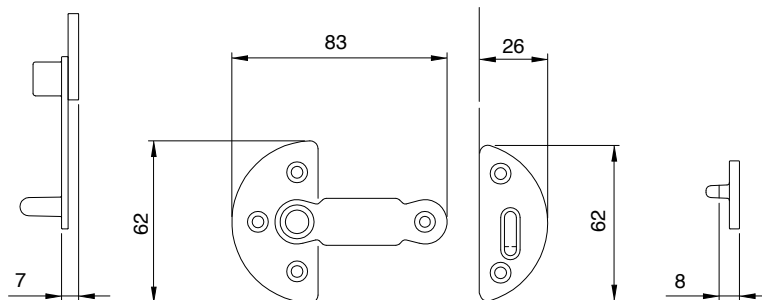

PACE MAURIZIO e GUIDO srl

FONDERIA ARTICOLI VARI / Brass items foundry

Via Stretta, 7 - 25070 Preseglie (BS) - Tel. 0365.826194

www.pacemaurizio.it - E Mail: info@pacemaurizio.it

Made in Italy

ART.

DESCRIZIONE / Description

45 + 45/A

TAVELLINO CIRCOLARE CON INCONTRO DX - SX

Round tavellino with built-in keeper, right / left

PEZZI
pcs.

O.L.

O.B.

O.C.

O.C.S.

10

SX
left

ART.

DESCRIZIONE / Description

46 + 46/05 - 25 - 30

SPAGNOLETTA CON ROSETTA E INCONTRO MM. 05 / 25 / 30

Shutter catch with rod. 05 / 25 / 30

PEZZI
pcs.

Art.

O.L.

O.B.

O.C.

O.C.S.

46 + 46/05

10

46 + 46/25

10

46 + 46/30

10