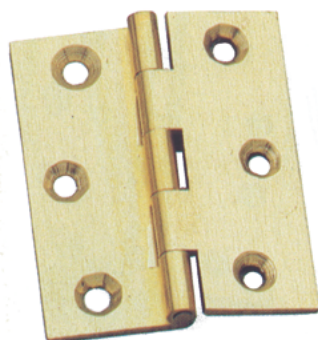

Flat milled hinge in brass section

A	B	PEZZI pcs.	O.L.	O.B.	O.C.	O.C.S.
25 x 25		24				
30 x 25		24				
30 x 30		24				
35 x 30		24				
40 x 30		24				
40 x 35		24				
40 x 40		24				
50 x 40		24				
50 x 50		24				
60 x 50		24				
70 x 55		24				

ART. DESCRIZIONE / Description

150

CERNIERA FRESATA MEZZA ZANCATA IN OTTONE PROFILATO

Clamped milled half hinge in brass section

A	B	PEZZI pcs.	O.L.	O.B.	O.C.	O.C.S.
35 x 35		24				
40 x 35		24				
40 x 40		24				
50 x 40		24				
50 x 50		24				
60 x 50		24				
70 x 55		24				