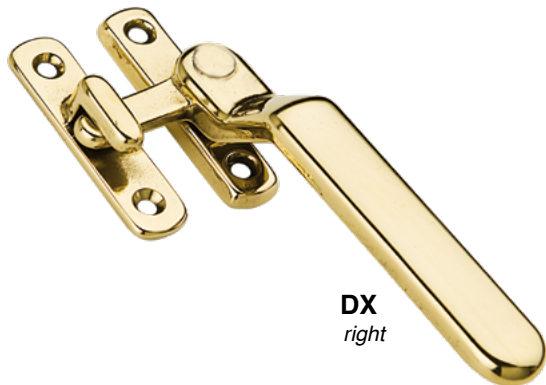

Square block handle with built-in keeper, right / left

DX
right

PEZZI
pcs.

12

O.L.

O.B.

O.C.

O.C.S.