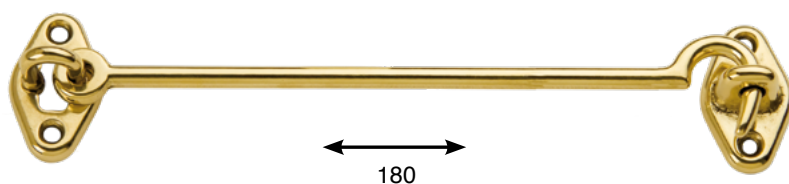

PACE MAURIZIO e GUIDO srl

FONDERIA ARTICOLI VARI / Brass items foundry

Via Stretta, 7 - 25070 Preseglie (BS) - Tel. 0365.826194
www.pacemaurizio.it - E Mail: info@pacemaurizio.it

Made in Italy

ART. DESCRIZIONE / Description

353 GANCIO FERMAPERISANE MM. 250

Shutter holder hook mm. 250

PEZZI

pcs.

25

O.L.

O.B.

O.C.

O.C.S.

O.V.C.

ART. DESCRIZIONE / Description

352 GANCIO FERMAPERISANE MM. 200

Shutter holder hook mm. 200

PEZZI

pcs.

25

O.L.

O.B.

O.C.

O.C.S.

O.V.C.

ART. DESCRIZIONE / Description

351 GANCIO FERMAPERISANE MM. 180

Shutter holder hook mm. 180

PEZZI

pcs.

25

O.L.

O.B.

O.C.

O.C.S.

O.V.C.

ART. DESCRIZIONE / Description

350 GANCIO FERMAPERISANE MM. 160

Shutter holder hook mm. 160

PEZZI

pcs.

25

O.L.

O.B.

O.C.

O.C.S.

O.V.C.