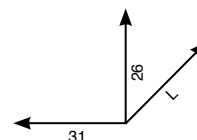

mm	PEZZI pcs.	O.L.	O.B.	O.C.	O.C.S.
60	12				
80	12				
100	12				
120	12				
150	12				
200	12				
250	12				
300	12