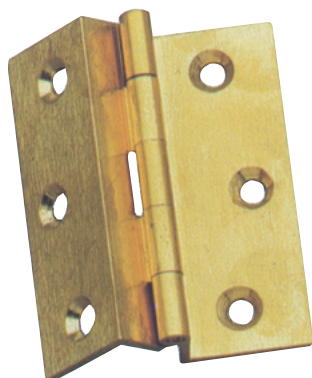

ART. DESCRIZIONE / Description

150

CERNIERA FRESATA MEZZA ZANCATA IN OTTONE PROFILATO

Clamped milled half hinge in brass section

A	B	PEZZI pcs.	O.L.	O.B.	O.C.	O.C.S.
35 x 35		24				
40 x 35		24				
40 x 40		24				
50 x 40		24				
50 x 50		24				
60 x 50		24				
70 x 55		24				

ART. DESCRIZIONE / Description

160

CERNIERA DOPPIA ZANCATA IN OTTONE PROFILATO

Clamped milled double hinge in brass section

A	B	PEZZI pcs.	O.L.	O.B.	O.C.	O.C.S.
35 x 35		24				
40 x 35		24				
40 x 40		24				
50 x 40		24				
50 x 50		24				
60 x 50		24				
70 x 55		24				