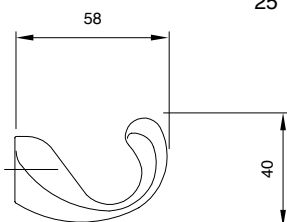

Made in Italy

ART. DESCRIZIONE / Description

99 GANCIO PER TENDE MOD. CIGNO

Awning hook mod. cigno

PEZZI
pcs.

25

O.L.

O.B.