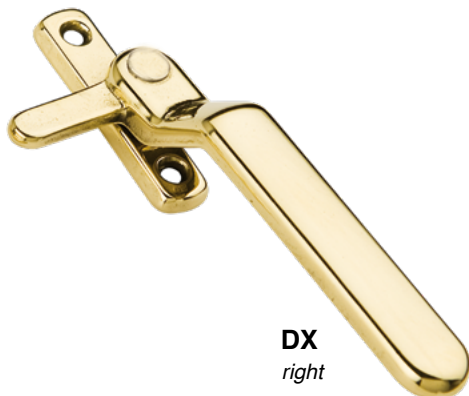

Square block handle with built-in keeper, right / left

DX
right

PEZZI
pcs.

12

O.L.

O.B.

O.C.

O.C.S.

ART. DESCRIZIONE / Description

40

SOLO MANIGLIA BLOCCO QUADRATA DX - SX

Square block handle right / left

DX
right

PEZZI
pcs.

12

O.L.