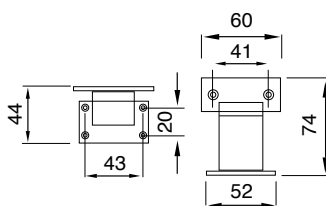

PEZZI

pcs.

O.L.V.

O.B.

O.C.

O.C.S.

O.V.C.

10