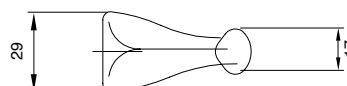

Made in Italy

ART. DESCRIZIONE / Description

99 GANCIO PER TENDE MOD. CIGNO

Awning hook mod. cigno

PEZZI
pcs.

25

O.L.

O.B.