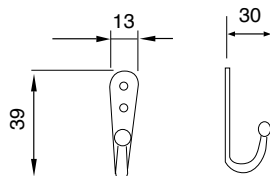

GANCETTO PER BAGNO E CUCINA

Small hook for bathroom and kitchen

PEZZI
pcs.

100

O.L.

O.B.

O.C.

O.C.S.

ART. DESCRIZIONE / Description

130/C