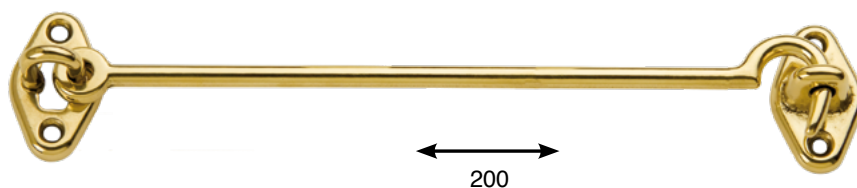

ART. DESCRIZIONE / Description

351 GANCIO FERMAPERISANE MM. 180

Shutter holder hook mm. 180

PEZZI

pcs.

25

O.L.

O.B.

O.C.

O.C.S.

O.V.C.